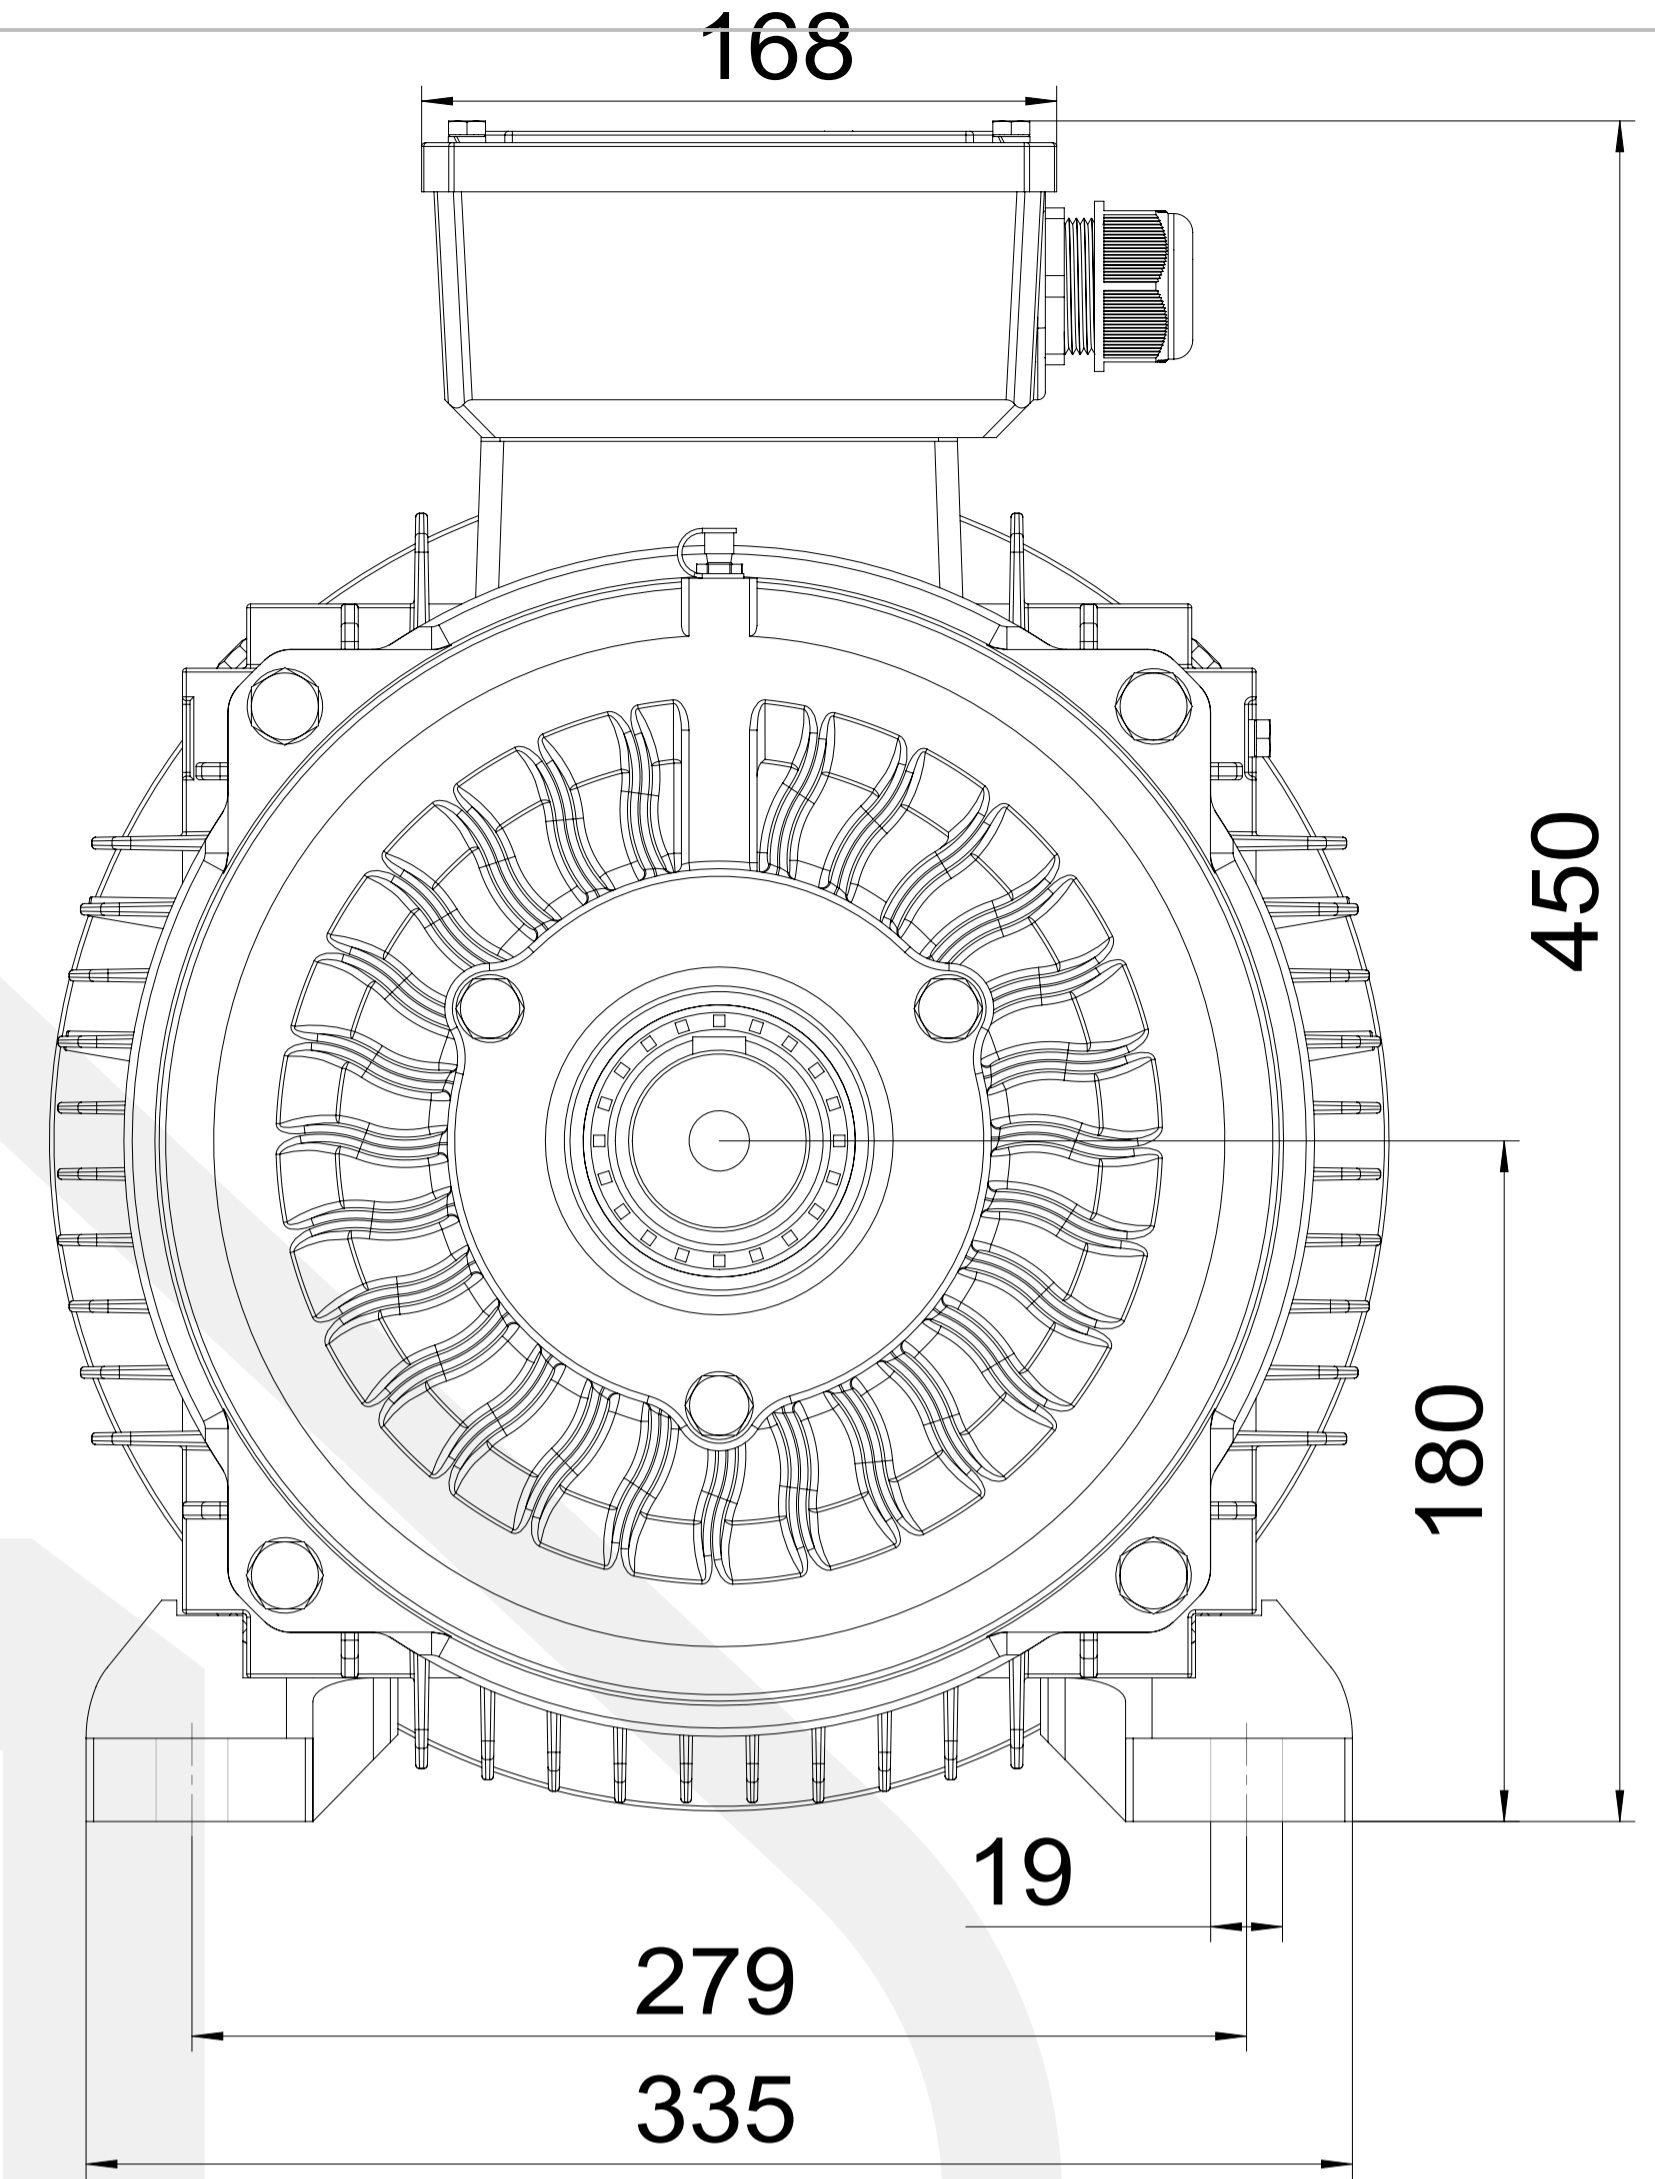

A-A
1:2

Electric S.R.O.

1AL-180M-B3
Mounting diagram