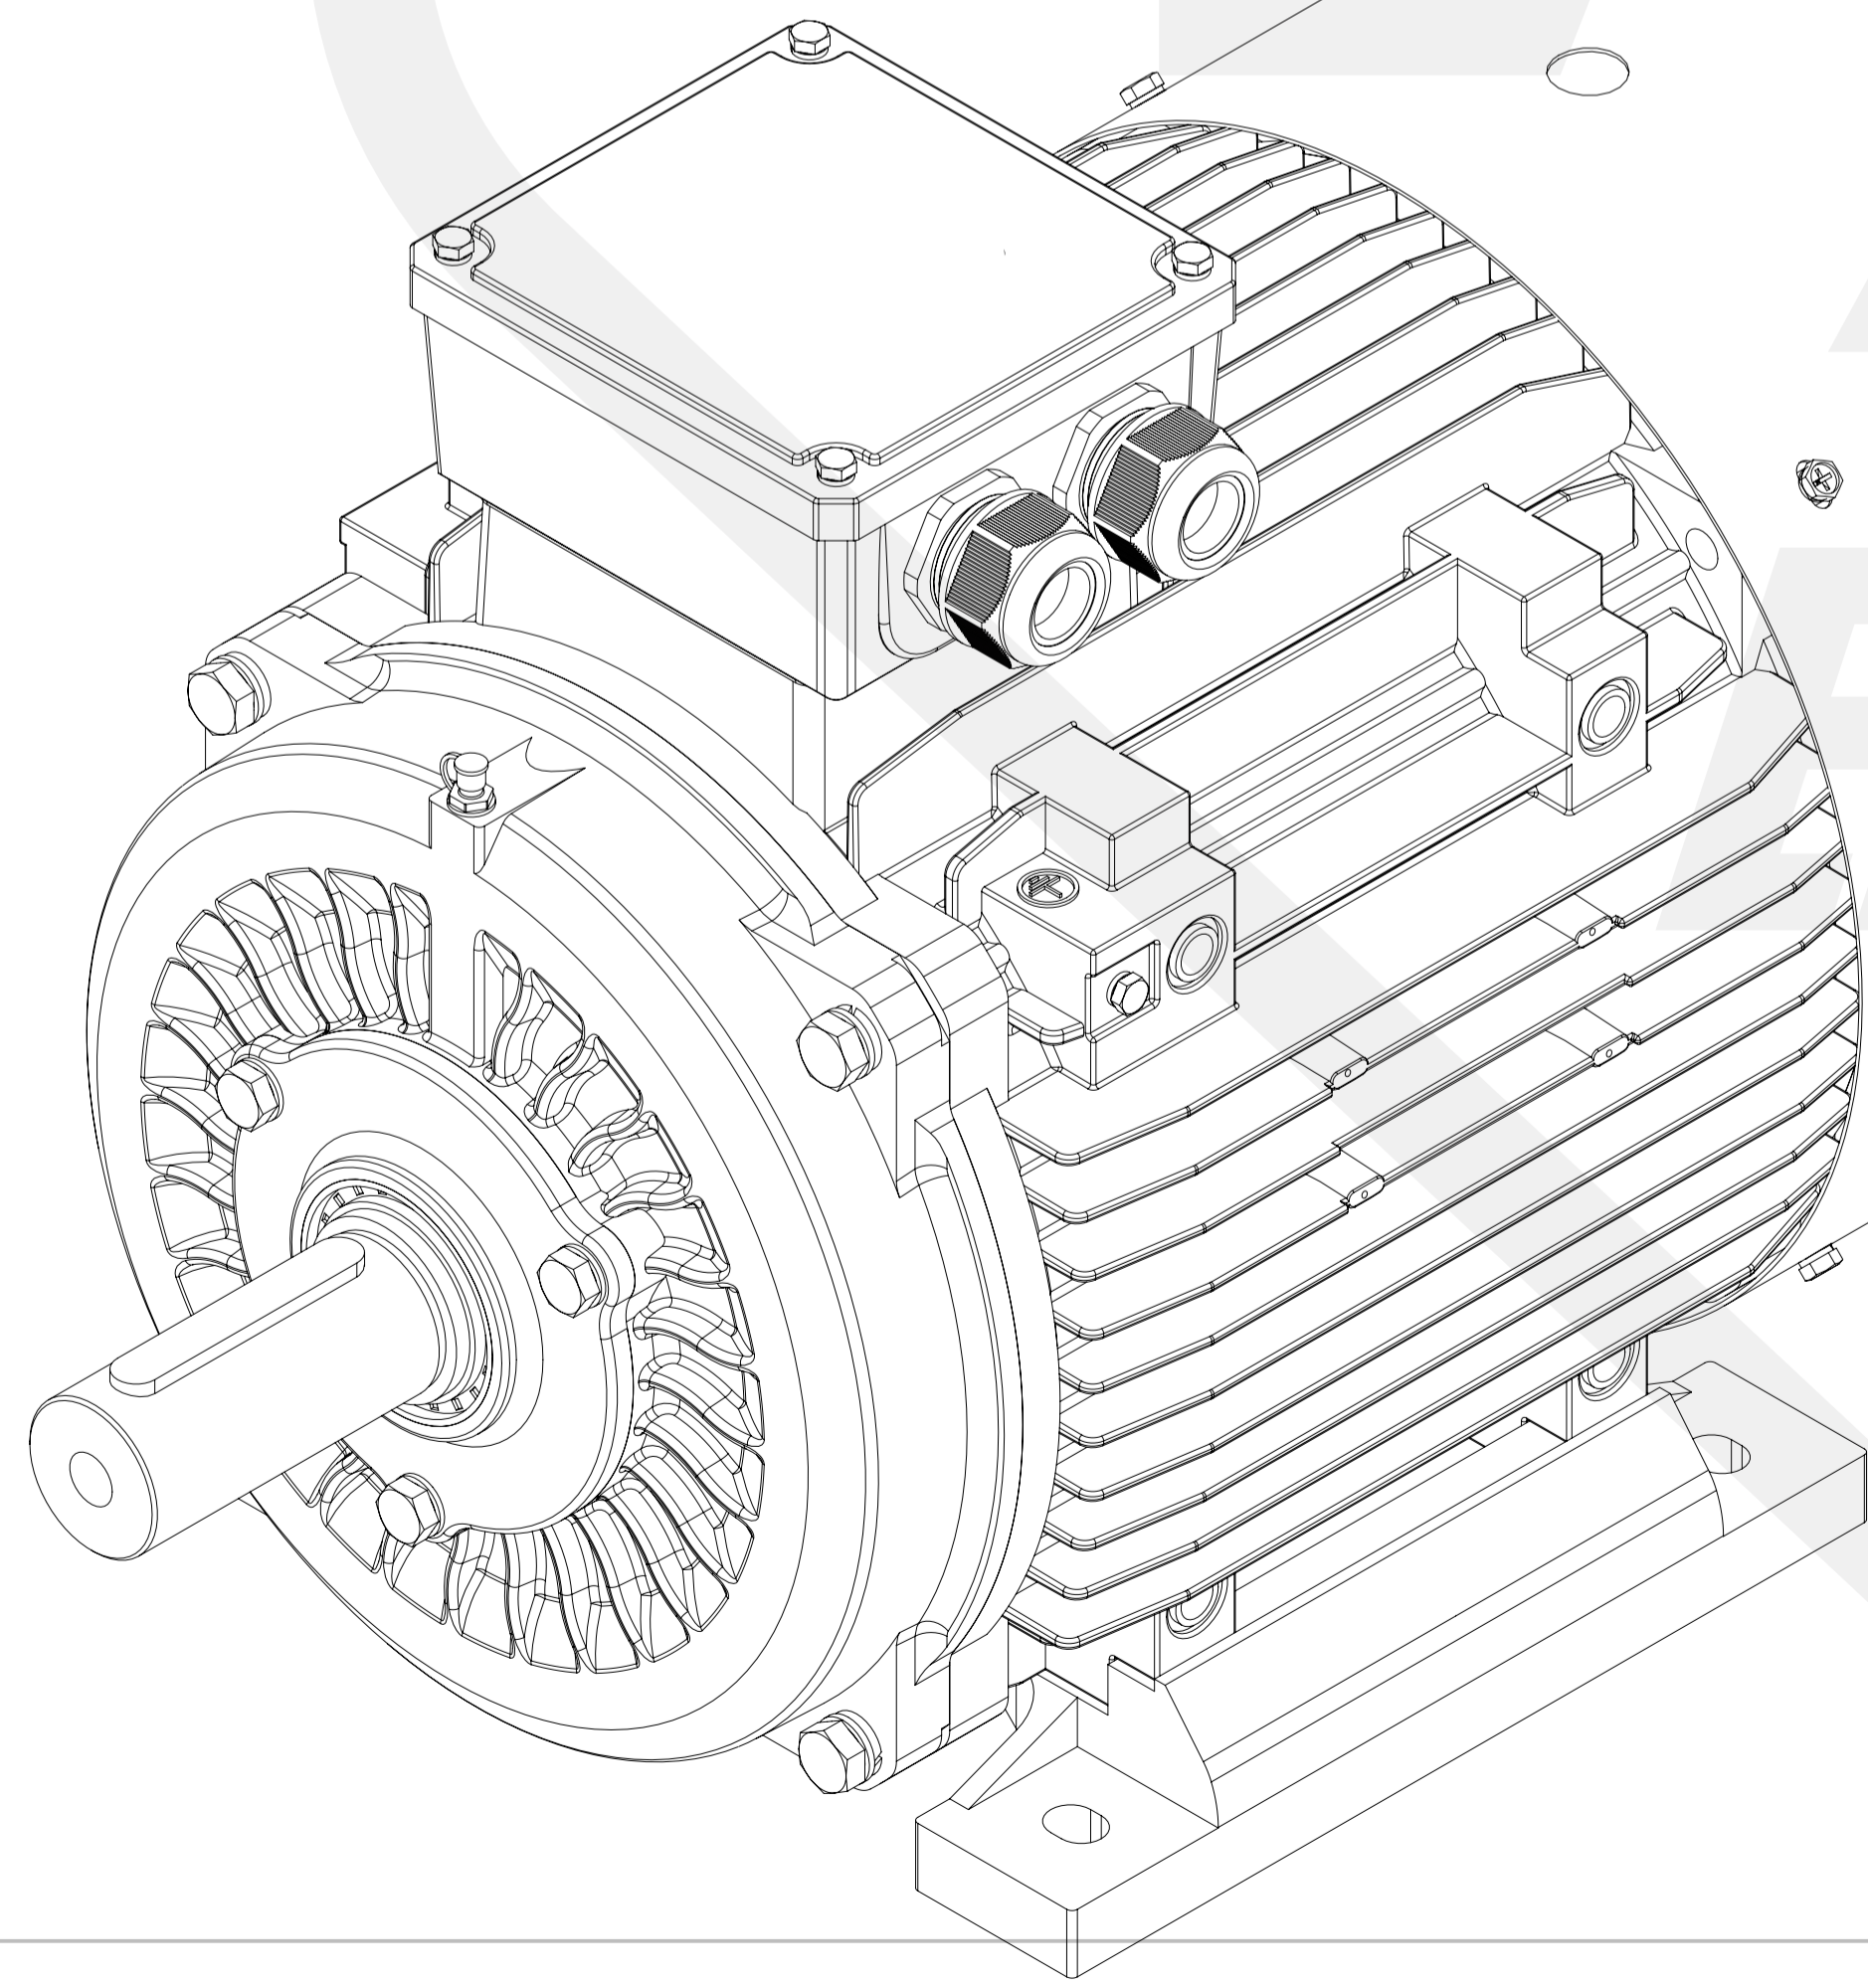

A-A
1:2

Electric S.R.O.

1AL-180M-B3
Mounting diagram