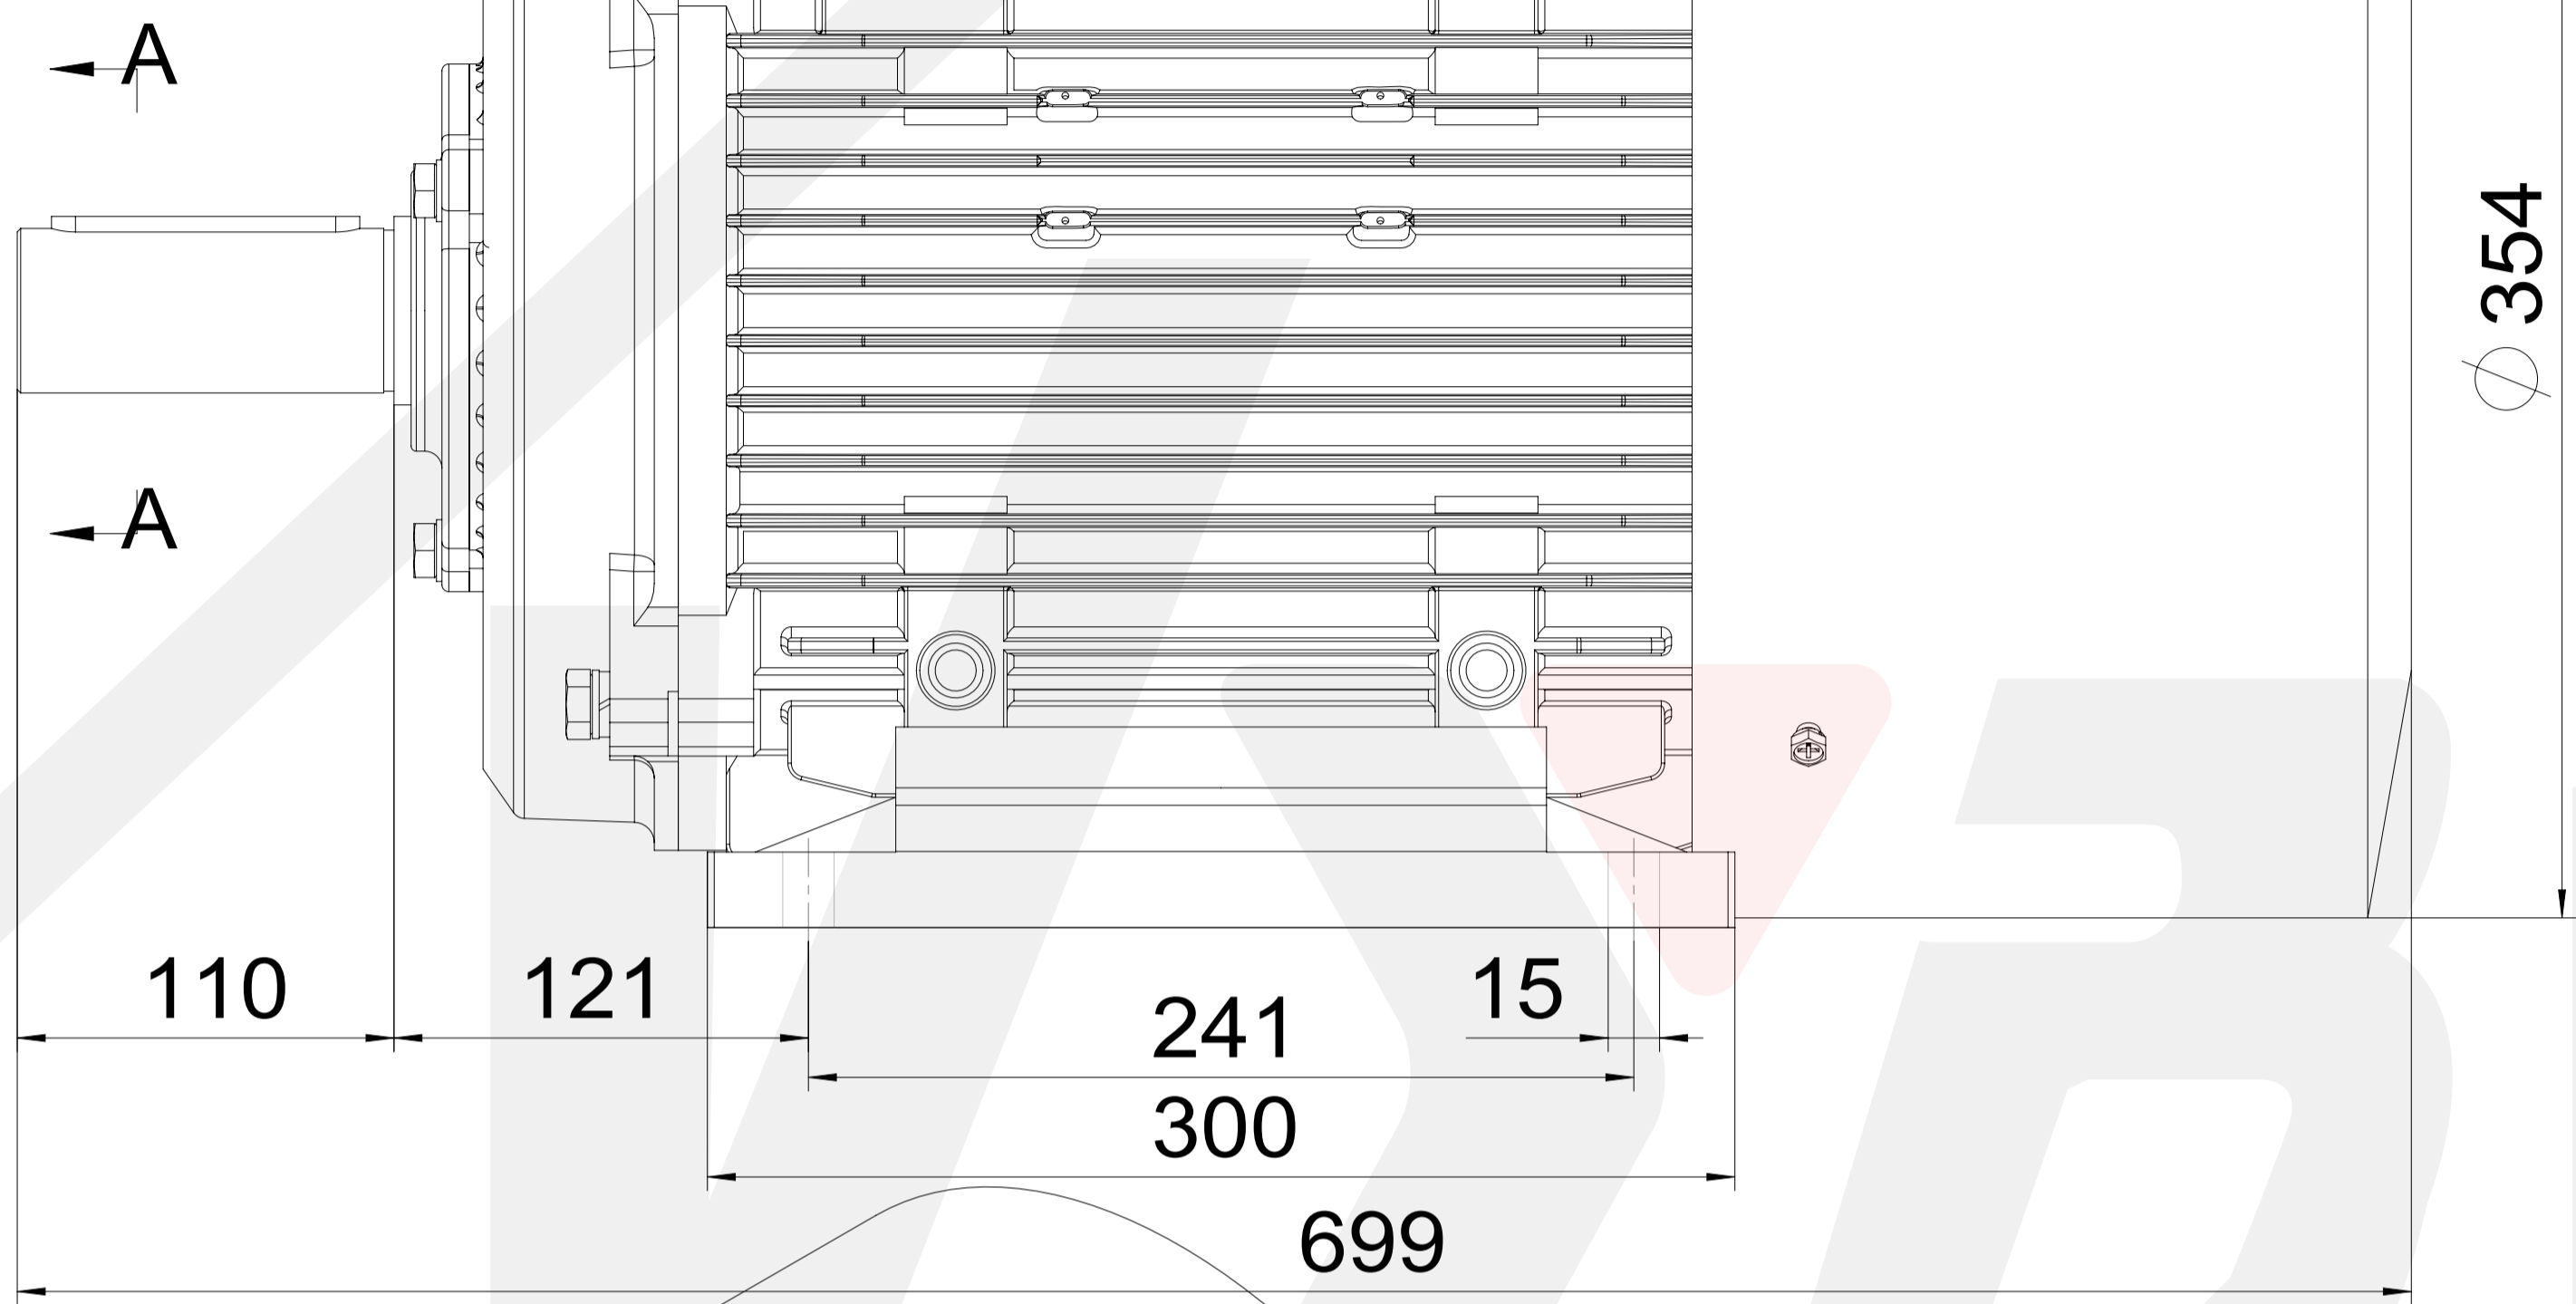

A-A
1:2

Electric S.R.O.

1AL-180M-B3
Mounting diagram