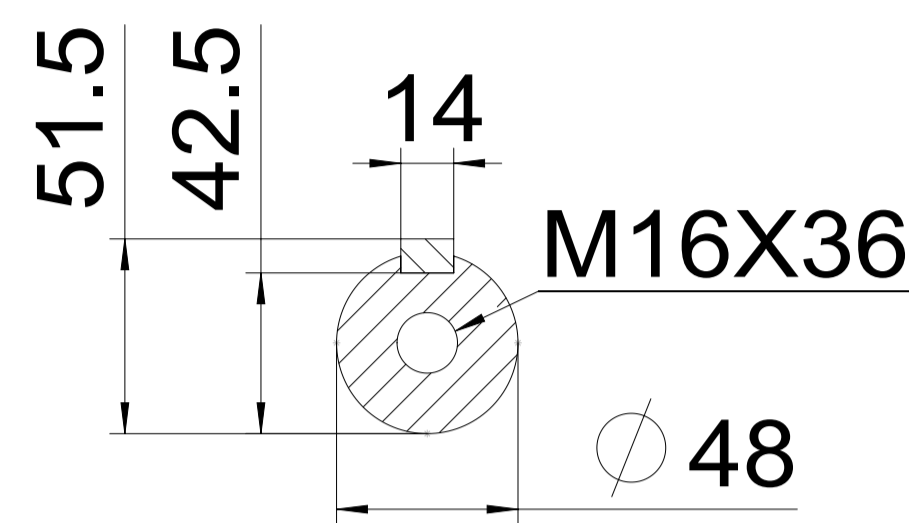

A-A
1:2

Electric S.R.O.

1AL-180M-B3
Mounting diagram